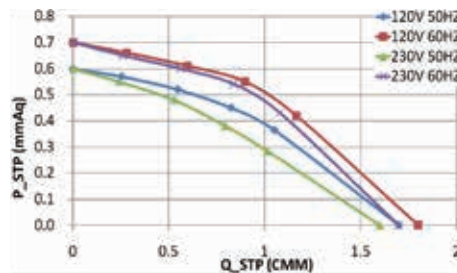

JM-040A SERIES AC FAN

Motor : AC Shaded Pole type 1φ 2p

Model	Spec.	Size(mm)			Rated Voltage (V)	Rated Frequency (HZ)	Rated Current (A)	Input Power (W)	Speed (r.p.m.)	Max Pressure (mmAq)	Maximun Air Flow (m³/min)	Noise (dBA)	Weight (g)	Safety Approval		
		A	B	C										UL	TUV	CE
JM-04030A12-3B		310	320	371	120	50/60	0.15/0.13	11/10	2500/2600	0.6/0.8	1.3/1.4	28/29	700			
JM-04030A23-3B					230	50/60	0.09/0.08	14/13	2500/2700	0.6/0.8	1.3/1.4	28/30				
JM-04035A12-3B		360	370	425	120	50/60	0.22/0.19	16/15	2600/2900	0.6/0.7	1.7/1.8	29/32	805			
JM-04035A23-3B					230	50/60	0.09/0.08	13/12	2500/2700	0.6/0.7	1.6/1.7	28/30				
JM-04040A12-3B		410	420	475	120	50/60	0.22/0.20	15/14	2600/2800	0.6/0.8	1.8/2.0	29/31	845			
JM-04040A23-3B					230	50/60	0.09/0.08	13/12	2500/2600	0.6/0.7	1.7/1.8	28/29				

JM-04035A