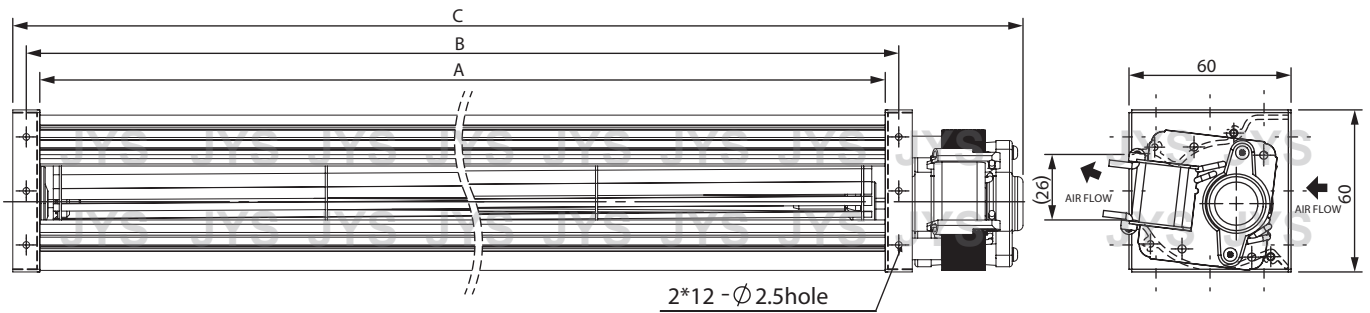

JM-040A SERIES AC FAN

Motor : AC Shaded Pole type 1φ 2p

| Model | Spec. | Size(mm) | | | Rated Voltage (V) | Rated Frequency (HZ) | Rated Current (A) | Input Power (W) | Speed (r.p.m.) | Max Pressure (mmAq) | Maximun Air Flow (m³/min) | Noise (dBA) | Weight (g) | Safety Approval | | |
|----------------|-------|----------|-----|-----|-------------------|----------------------|-------------------|-----------------|----------------|---------------------|---------------------------|-------------|------------|-----------------|-----|----|
| | | A | B | C | | | | | | | | | | UL | TUV | CE |
| JM-04030A12-3B | | 310 | 320 | 371 | 120 | 50/60 | 0.15/0.13 | 11/10 | 2500/2600 | 0.6/0.8 | 1.3/1.4 | 28/29 | 700 | | | |
| JM-04030A23-3B | | | | | 230 | 50/60 | 0.09/0.08 | 14/13 | 2500/2700 | 0.6/0.8 | 1.3/1.4 | 28/30 | | | | |
| JM-04035A12-3B | | 360 | 370 | 425 | 120 | 50/60 | 0.22/0.19 | 16/15 | 2600/2900 | 0.6/0.7 | 1.7/1.8 | 29/32 | 805 | | | |
| JM-04035A23-3B | | | | | 230 | 50/60 | 0.09/0.08 | 13/12 | 2500/2700 | 0.6/0.7 | 1.6/1.7 | 28/30 | | | | |
| JM-04040A12-3B | | 410 | 420 | 475 | 120 | 50/60 | 0.22/0.20 | 15/14 | 2600/2800 | 0.6/0.8 | 1.8/2.0 | 29/31 | 845 | | | |
| JM-04040A23-3B | | | | | 230 | 50/60 | 0.09/0.08 | 13/12 | 2500/2600 | 0.6/0.7 | 1.7/1.8 | 28/29 | | | | |