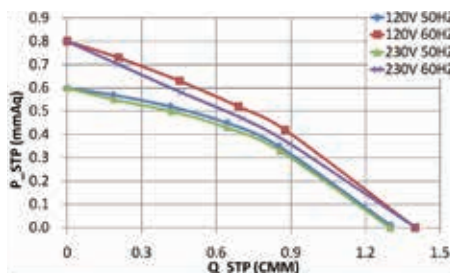

Motor : AC Shaded Pole type 1φ 2p

Model	Spec.	Size(mm)			Rated Voltage (V)	Rated Frequency (HZ)	Rated Current (A)	Input Power (W)	Speed (r.p.m.)	Max Pressure (mmAq)	Maximun Air Flow (m³/min)	Noise (dBA)	Weight (g)	Safety Approval		
		A	B	C										UL	TUV	CE
JM-04030A12-3B		310	320	371	120	50/60	0.15/0.13	11/10	2500/2600	0.6/0.8	1.3/1.4	28/29	700			
JM-04030A23-3B					230	50/60	0.09/0.08	14/13	2500/2700	0.6/0.8	1.3/1.4	28/30				
JM-04035A12-3B		360	370	425	120	50/60	0.22/0.19	16/15	2600/2900	0.6/0.7	1.7/1.8	29/32	805			
JM-04035A23-3B					230	50/60	0.09/0.08	13/12	2500/2700	0.6/0.7	1.6/1.7	28/30				
JM-04040A12-3B		410	420	475	120	50/60	0.22/0.20	15/14	2600/2800	0.6/0.8	1.8/2.0	29/31	845			
JM-04040A23-3B					230	50/60	0.09/0.08	13/12	2500/2600	0.6/0.7	1.7/1.8	28/29				

JM-04030A